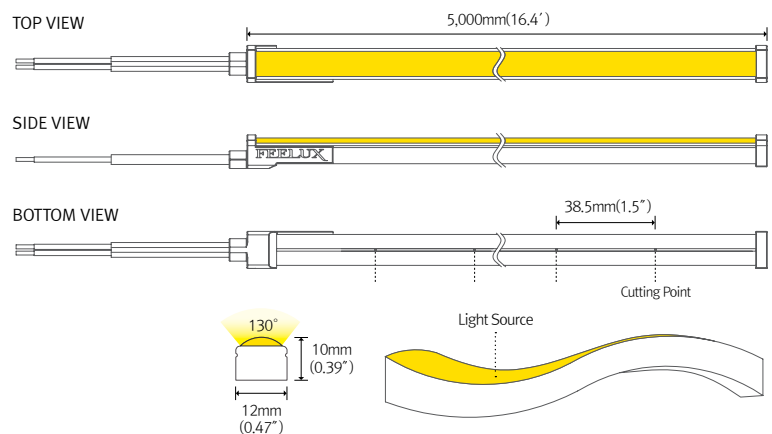

### Dimension

## FLXible Neon 2

- Bend direction vertically
- IP67 with Factory termination (Customized length available)
- IP65 for field termination
- 12.5W/M
- 24V DC
- Dimmable
- Spot free illumination
- indoor and outdoor application