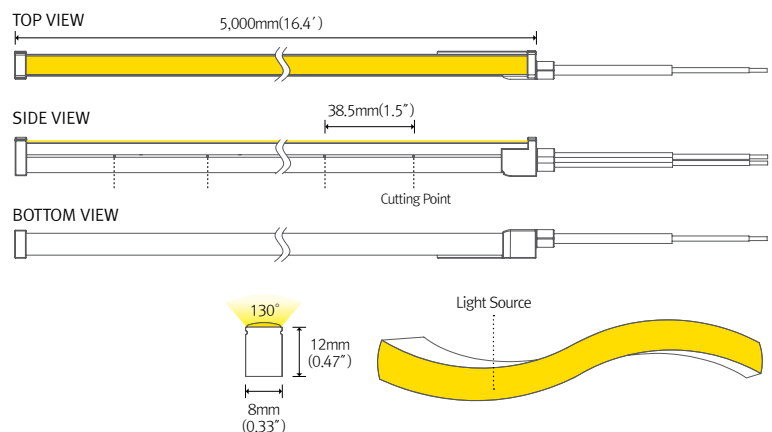

## FLXible Neon 1

- Bend direction horizontally
- IP67 with Factory termination (Customized length available)
- IP65 for field termination
- 12.5W/M
- 24V DC
- Dimmable
- Spot free illumination
- indoor and outdoor application

### Powerfeed Type

Model Name	Color	Luminous Flux (lm/m)	Max. Length (mm)	Min. Length (mm)	DC Voltage
FN1 27K-24V	2700K	535	5,000 (16.4')	38.5 (1.5')	DC 24
FN1 30K-24V	3000K	540			
FN1 35K-24V	3500K	626			
FN1 40K-24V	4000K	628			

### Dimension