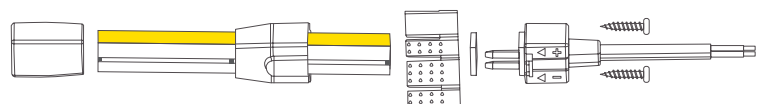

Field Termination