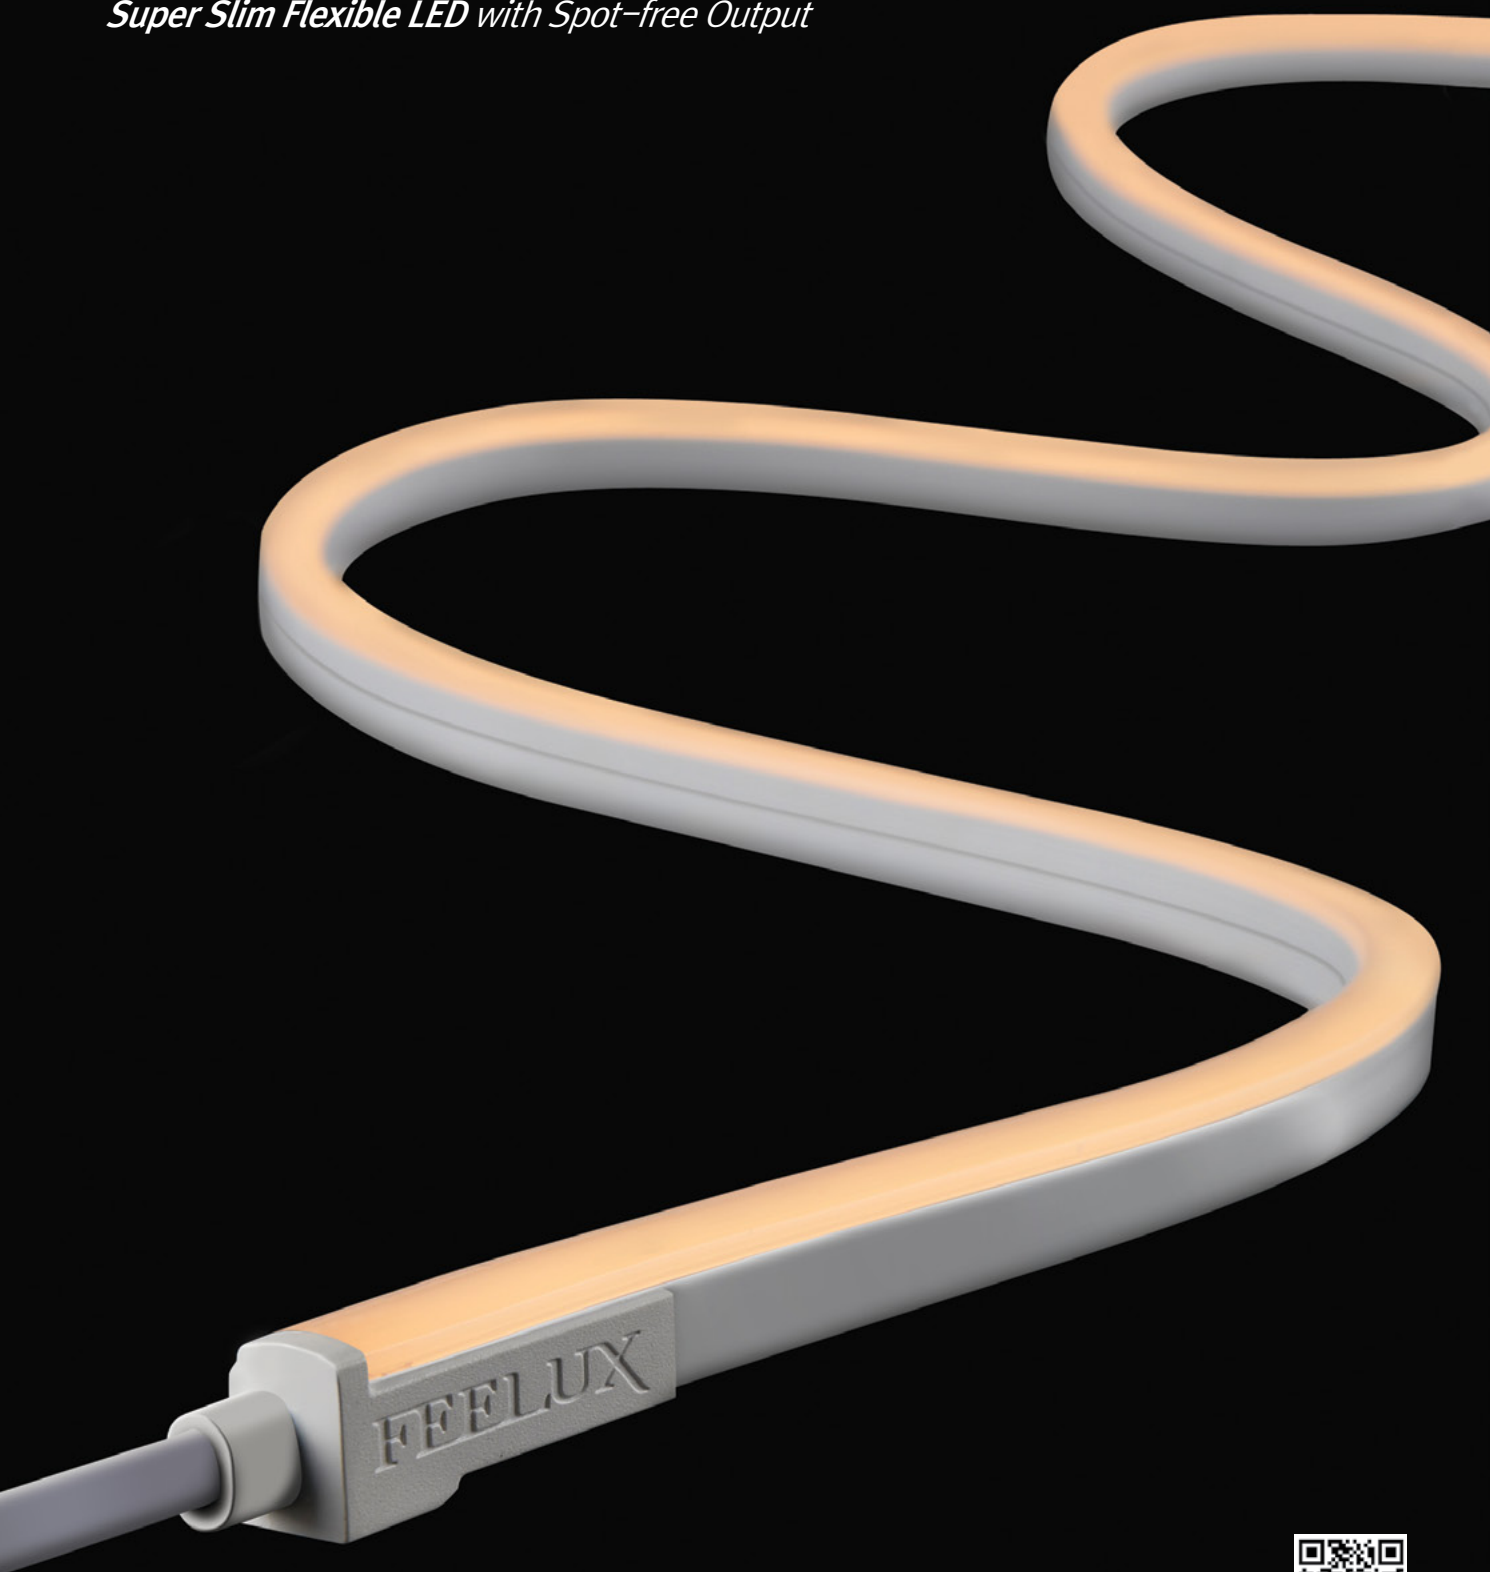

# FLXible Neon

*Super Slim Flexible LED with Spot-free Output*

[www.feelux.com](http://www.feelux.com)

## FLXible Neon 1

- Bend direction horizontally
- IP67 with Factory termination (Customized length available)
- IP65 for field termination
- 12.5W/M
- 24V DC
- Dimmable
- Spot free illumination
- indoor and outdoor application